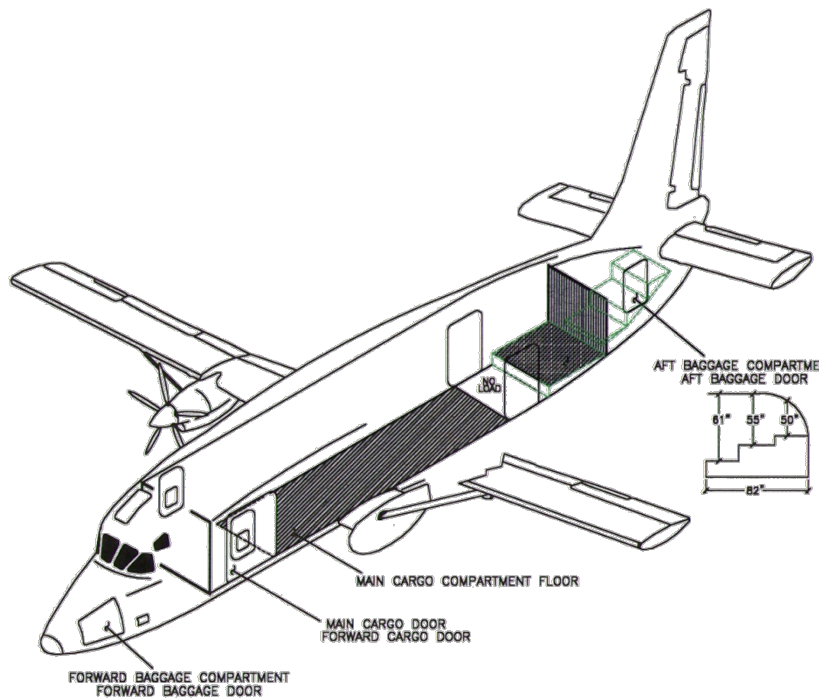

Shorts 360-300

Speed: 240 MPH (207 Knots)

Range: 725 Miles (1167 Km)

Max Payload: 7500 lbs. (3409 Kgs)

Cabin Dimensions

Length	332 in.	8.43 m.
Height	74 in.	1.88 m.
Width	73 in.	1.85 m.

Compartment Cubic Dimensions

Main Cabin	1038 ft ³	316.4 m ³
Forward Baggage	45 ft ³	13.7 m ³
Aft Baggage	170 ft ³	51.8 m ³
TOTAL	1253 ft³	381.9 m³

Cargo Door

Dimensions	Height		Width	
Main Cargo Door	66 in.	1.68 m.	56 in.	1.42 m.
Forward Baggage Door	30.5 in.	0.77 m.	38 in.	0.97 m.
Aft Baggage Door	45.5 in.	1.16 m.	30 in.	0.76 m.