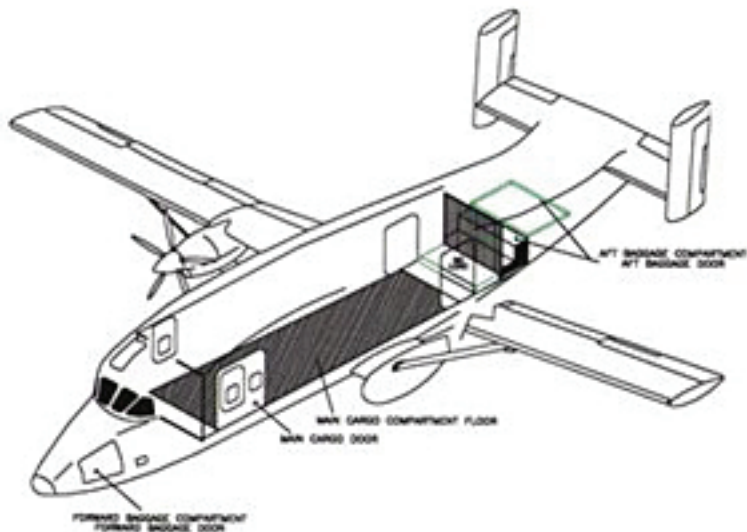

Shorts 330

Speed: 215 MPH (186 Knots)

Range: 650 Miles (1046 Km)

Max Payload: 6500 lbs. (2955 Kgs.)

Cabin Dimensions

Length	318 in.	8.08 m.
Height	73 in.	1.85 m.
Width	74 in.	1.88 m.

Compartment Cubic Dimensions

Main Cabin	940 ft ³	286.5 m ³
Forward Baggage	45 ft ³	13.7 m ³
Aft Baggage	100 ft ³	30.5 m ³
TOTAL	1085 ft³	330.7 m³

Cargo Door

Dimensions

	<u>Height</u>		<u>Width</u>	
Main Cargo Door	66 in.	1.68 m.	56 in.	1.42 m.
Forward Baggage Door	38 in.	0.97 m.	30.5 in.	0.77 m.
Aft Baggage Door	44.5 in.	1.13 m.	58.5 in.	1.49 m.